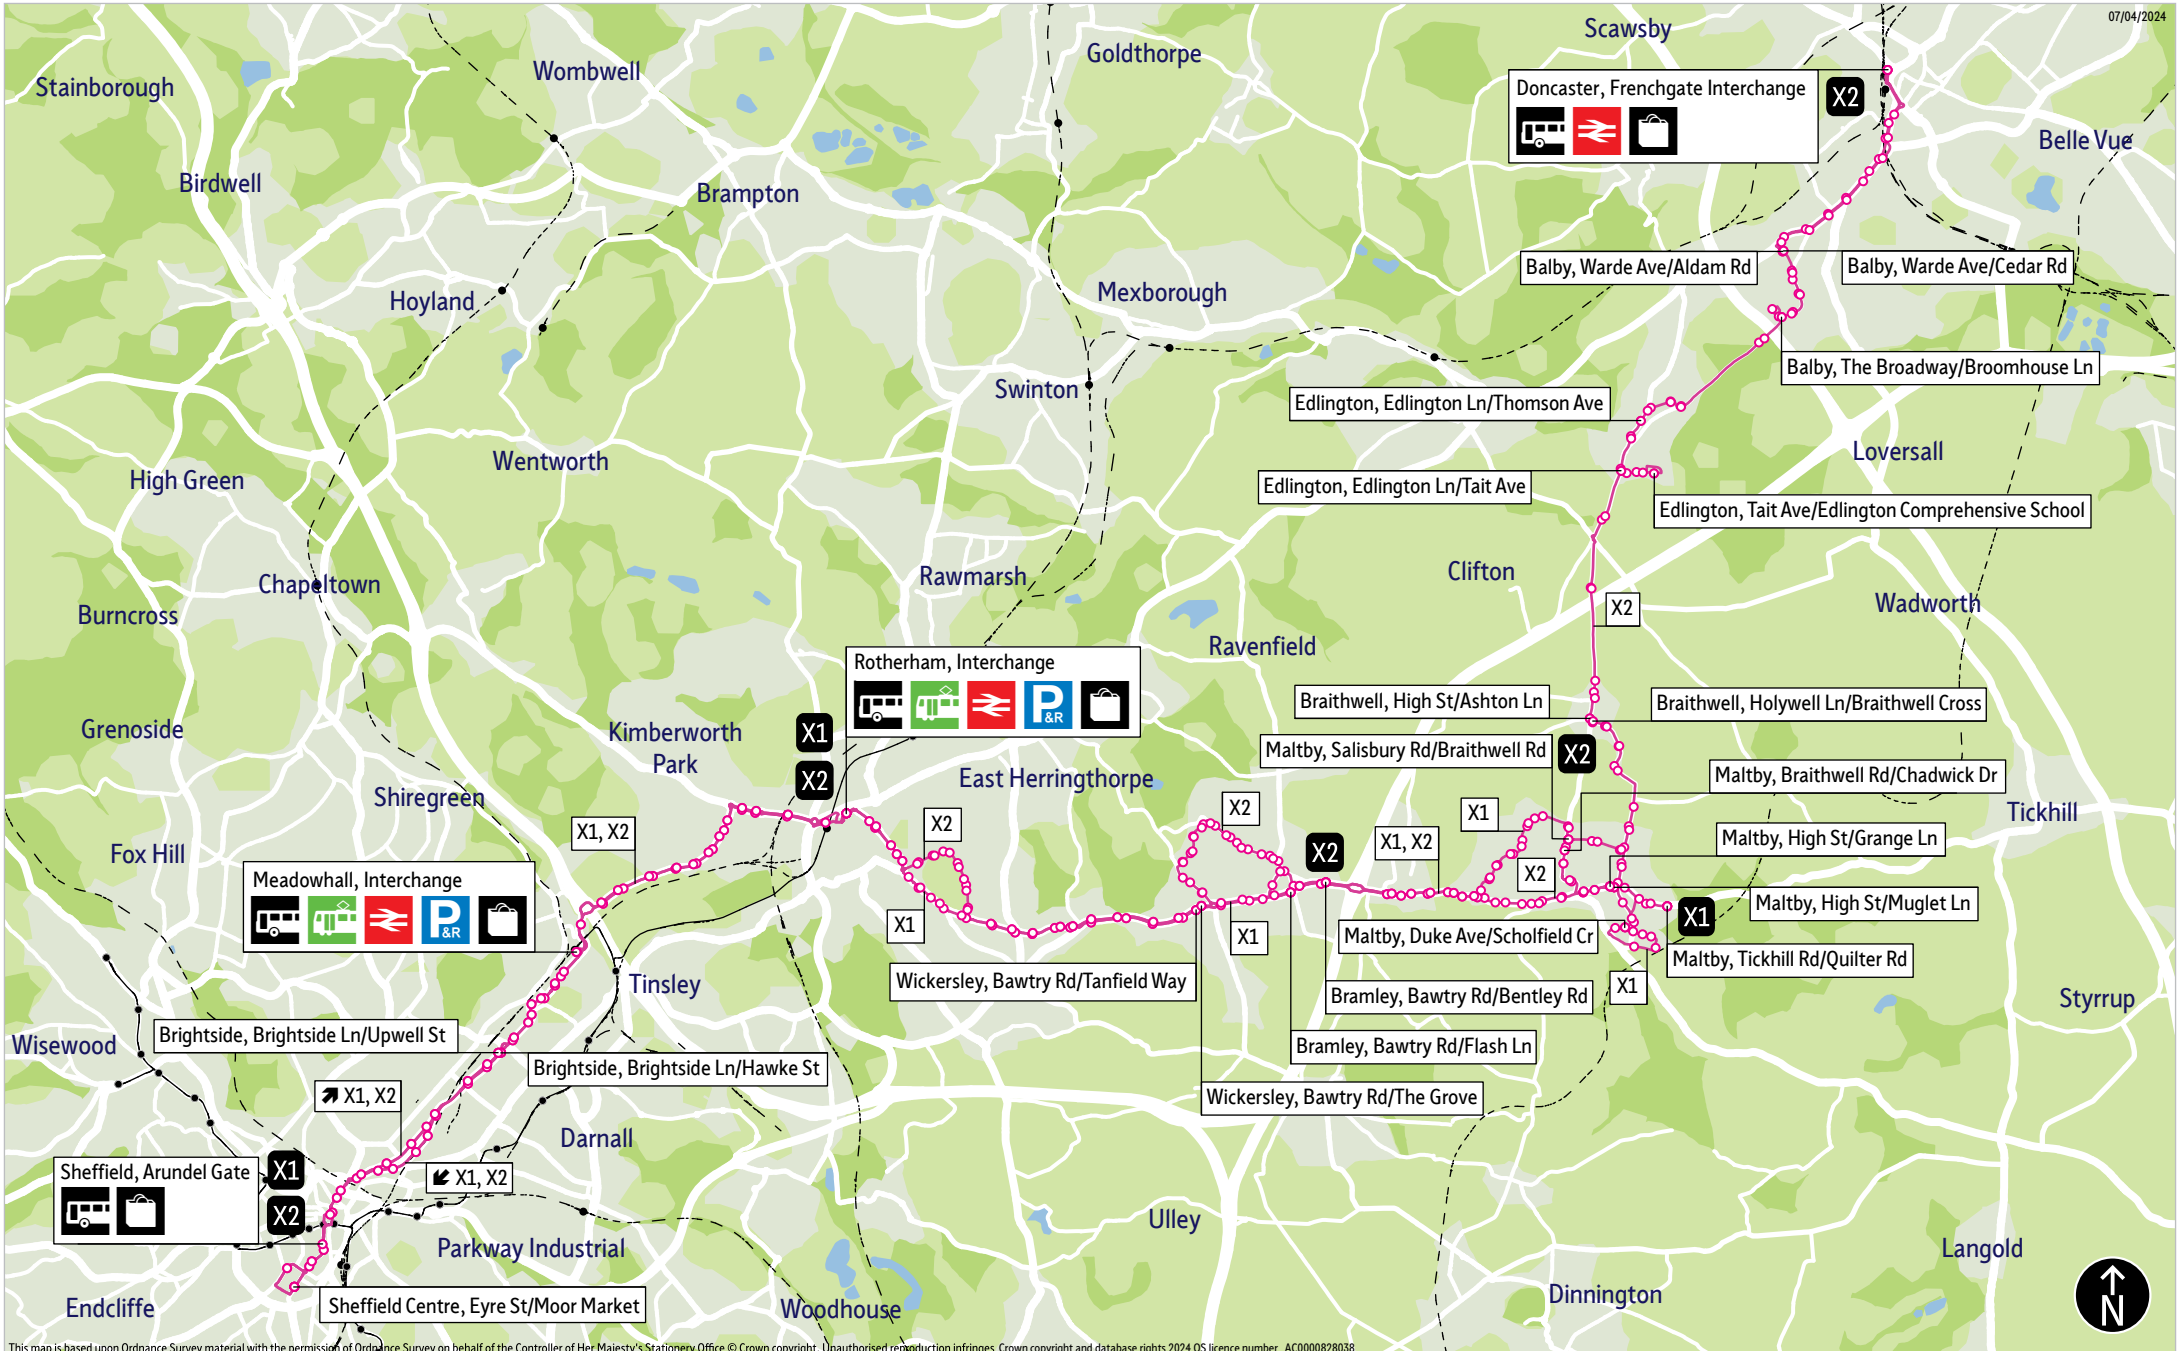

Bus route map for services X1 & X2

07/04/2024

- = Terminus point
- = Public transport
- = Shopping area
- = Bus route & stops
- = Rail line & station
- = Tram route & stop